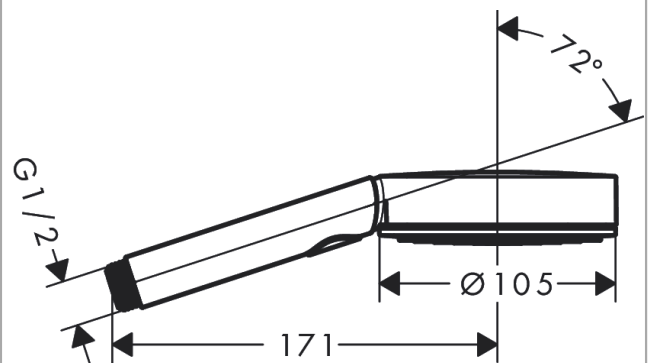

Pulsify Select S

Hand shower 105 3jet Relaxation

Surfaces: **Chrome** Article Number: **24110000**

Description

product features

- shower head size: 105 mm
- spray type: PowderRain, IntenseRain, Massage spray
- convenient diversion via Select button
- spray disc surface: graphite
- maximum flow rate at 3 bar: 11,4 l/min
- minimum flow pressure: 1 bar
- with internal water conduction
- rinseable screen insert
- connection thread G 1/2
- connection dimension: DN15

Technology

Design awards

reddot winner 2021

Product image

Scale drawing

Flowchart

The consumption was measured in combination with the appropriate fittings (thermostat/mixer/ in-wall valve) to reflect actual application in practice.