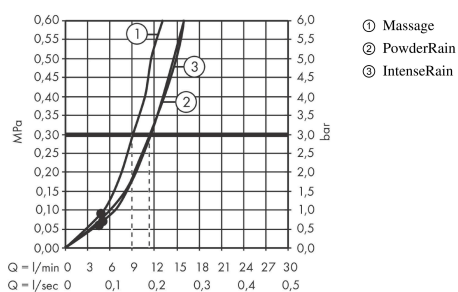

Pulsify Select S

Hand shower 105 3jet Relaxation

Surfaces: **Chrome** Article Number: **24110000**

Description

product features

- shower head size: 105 mm
- spray type: PowderRain, IntenseRain, Massage spray
- convenient diversion via Select button
- spray disc surface: graphite
- maximum flow rate at 3 bar: 11,4 l/min
- minimum flow pressure: 1 bar
- with internal water conduction
- rinseable screen insert
- connection thread G 1/2
- connection dimension: DN15

Technology

Design awards

reddot winner 2021

Product image

Scale drawing

Flowchart

The consumption was measured in combination with the appropriate fittings (thermostat/mixer/ in-wall valve) to reflect actual application in practice.